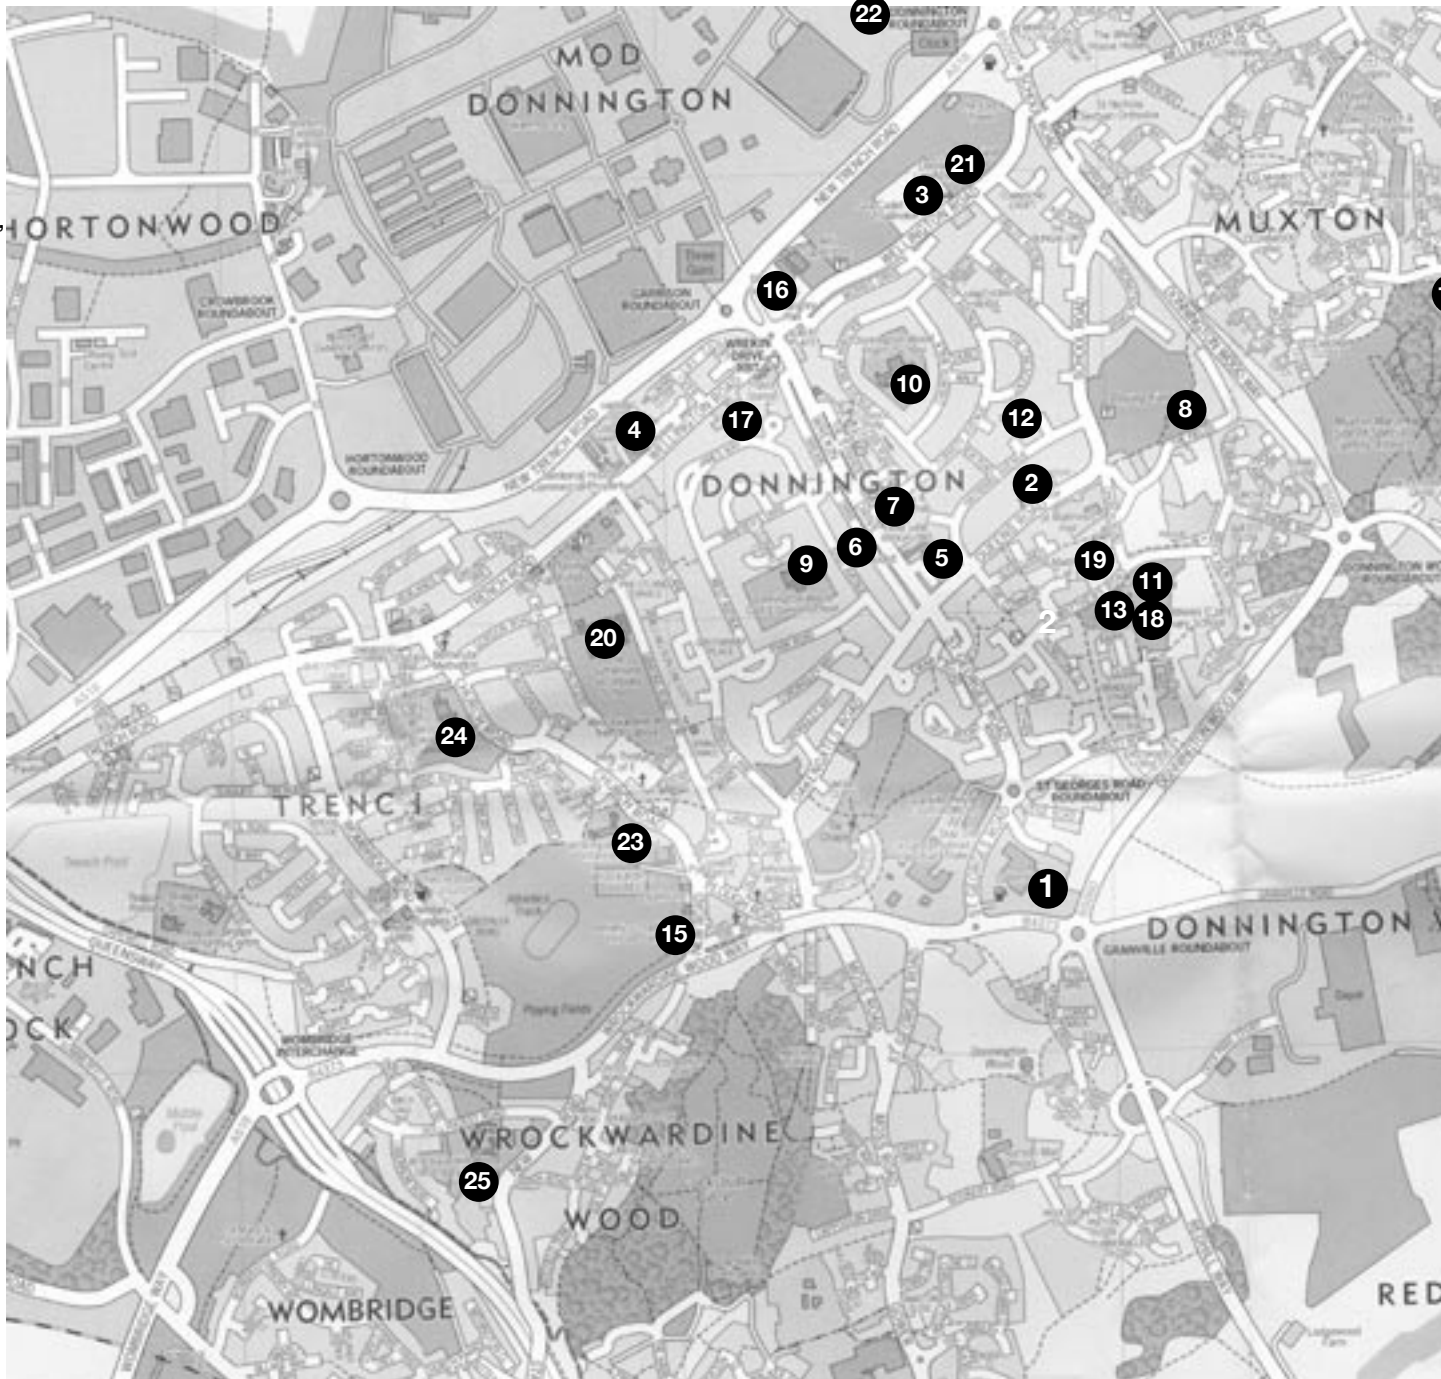

- 1 Asda, Donnington
- 2 Baptist Church, Queens Rd
- 3 Sea Cadet building
- 4 Crown Green Bowls, Wellington Rd
- 5 Donnington Health Centre.
- 6 Donnington Methodist Church
- 7 Donnington Public Library & Turreff Hall
- 8 Donnington Wood Bowling Club
- 9 Donnington Wood C.E.Juniors
- 10 Donnington Wood County Infants and Family Centre
- 11 Donnington Wood Youth Project Hut
- 12 Ex-service men's Club, off Turreff Avenue
- 13 Lifelong Learning Centre.

- 14 Muxton Primary, Marshbrook Way, Muxton (just off the map)
- 15 Oakengates Leisure Centre
- 16 Scout Hut, Wellington Rd, Donnington
- 17 Silver Thread Club, Lawndale, Wellington Rd (by Police Station)
- 18 St Matthews C.E Primary & St Matthews Nursery
- 19 St. Matthew's Church, Donnington Wood
- 20 Sutherland School
- 21 The Little Theatre
- 22 Venning Barracks, Donnington (off map)
- 23 Wrockwardine Wood Infants School
- 24 Wrockwardine Wood C.E Juniors, Church Rd, Trench
- 25 Wrockwardine Wood Secondary School.

Map supplied courtesy of Telford & Shropshire Marketing Partnership